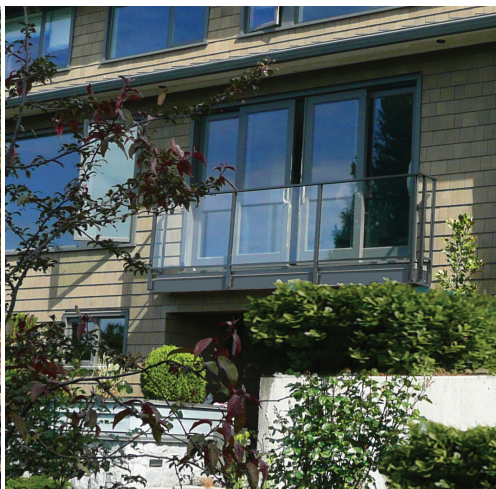

“*The coastline of British Columbia is both rugged and pristine. From the rocky outcroppings battered by the wind and sea, to the lush flora that resides on the forest floor, this landscape is distinctively West Coast.*”

 **arris**ARCHITECTURE

“*The Cape on Bowen offers an exceptional opportunity to capture and enjoy the “West Coast” experience from your home or vacation property.*”

“ Our architecture responds to the subtleties of place, whether man-made or natural, to the complex nature of people and cultures and to the rich possibilities of materials and methods of construction. ”

We provide complete architectural services within an open and collaborative studio centrally located in Vancouver BC. We provide personalized service and facilitate the entire design and construction process to ensure our clients goals are achieved. Our creative team of architects can help you build a home that is bold, yet practical, environmentally responsible and authentic.